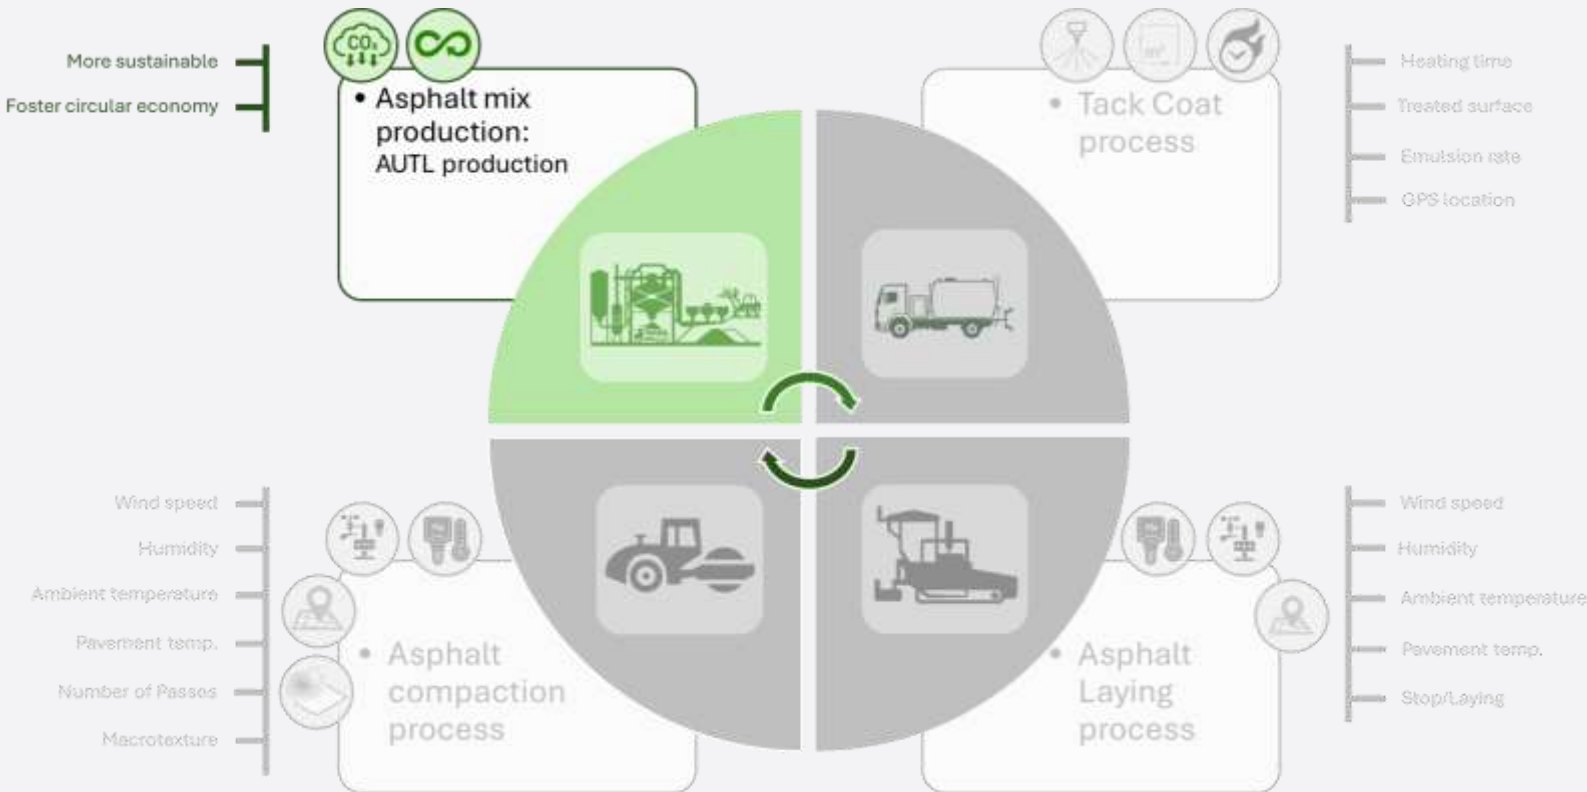

# OMICRON solution: Pavement Rehabilitation & Maintenance

**Reduces time of interventions and traffic disruptions**

**Ensures Quality Control / Assurance to improve process and decision making**

**Improves environmental friendliness**

**Higher paver speed & lower stops  
= 25% time reduction**

**Automatic measurement on site & on time of KPI = QA/QC improvement & testing time reduction**

**Reusing (RAP), Recycling (Crumb rubber)  
& ↓CO<sub>2</sub> = lower cost**

# OMICRON solution: Pavement Rehabilitation & Maintenance

### IMPROVEMENTS:

- CO<sub>2</sub> emissions reduction = 1.45 kg/Tn
- RAP content = 10% → Reduction in virgin aggregates (9.5%) & bitumen (10%)
- Recycling of crumb rubber from ELT = 6.9 kg/Tn → 1 car tyre by Tn