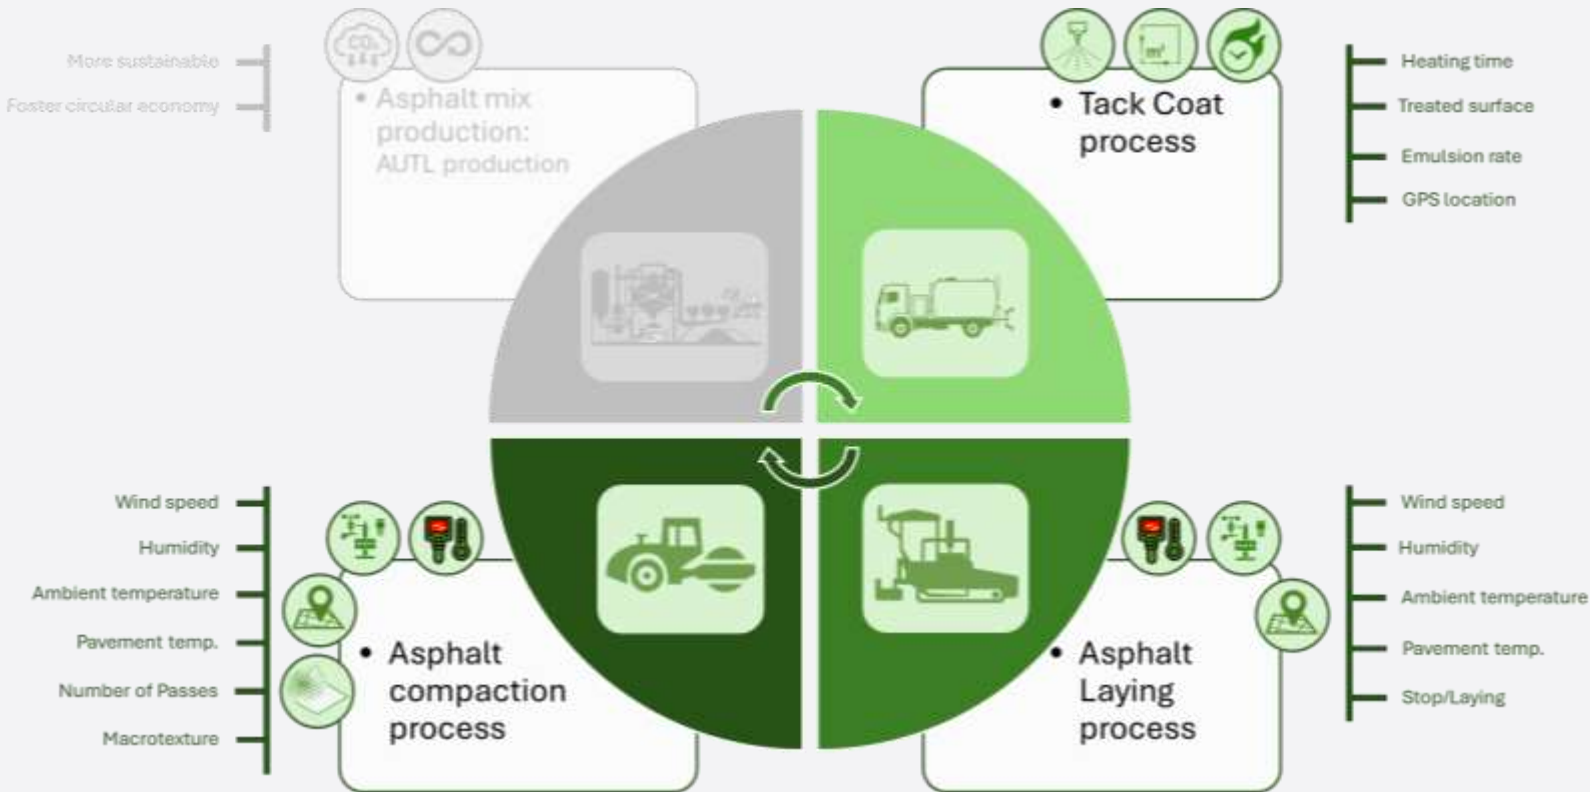

Smart Automatic System of Paving Intervention (SASPI) (I)

IMPROVEMENTS:

- More control of the coating layer in the pavement preparation
- Thermal control of the asphalt mix and the speed/status of the paver machine
- Thermal control of the compacted layer, number of roller passes and macrotexture estimation in real time