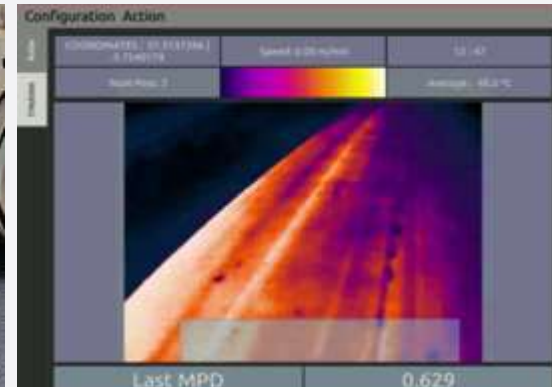

COMPACTING PROCESS