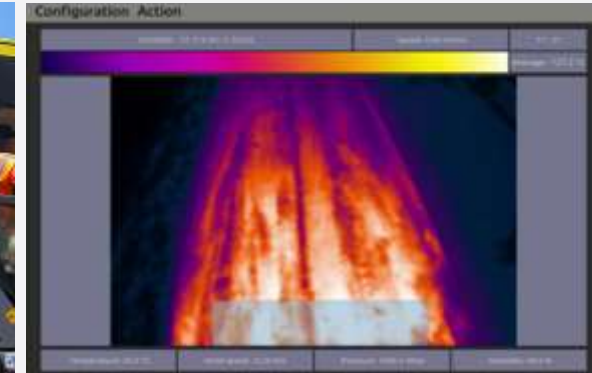

PAVING PROCESS

Smart Automatic System of Paving Intervention (SASPI) (II)